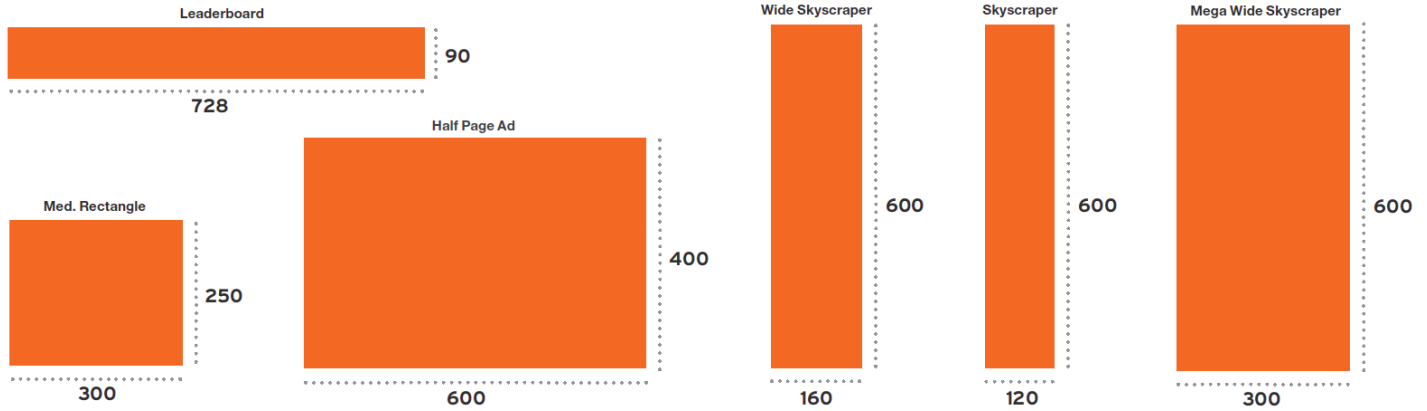

# AD SPECIFICATIONS: DISPLAY

## DISPLAY

	Format	Dimensions	Max File Size Static / Flash	Flash Properties	
Leaderboard	.jpg .png .gif .swf	728 x 90	40K / 50K	Version	Flash 8 or newer
Med. Rectangle		300 x 250	40K / 50K	Language	<b>ActionScript 2.0 EXAMPLE:</b> on (release) {getURL(clicktag, "_blank");}  <b>ActionScript 3.0 EXAMPLE:</b> public var _url:String; function frame1() { this._url = ""; if (LoaderInfo(root.loaderInfo).parameters.clicktag) {this._url = LoaderInfo(root.loaderInfo).parameters.clicktag; } return; }  public function handleMouse(param1:MouseEvent) : void { navigateToURL(new URLRequest(this._url), "_blank"); return; }
Wide Skyscraper		160 x 600	40K / 50K		
Small Rectangle		180 x 150	40K / 30K	Frames	18 FPS (frames per second)
Skyscraper		120 x 600	40K / 50K	Additional	Back-up .jpg, .png or .gif
Mega Wide Skyscraper		300 x 600	40K / 50K		
Half Page Ad		600 x 400	40K / 50K		

## RICH MEDIA - EXPANDABLES

	Initial Dimensions	Initial Max File Size	Expanded Dimensions	Expanded Max File Size	Panel Expansion Direction	Animation
Leaderboard	728 x 90	40K	728 x 270	100K	Down	<ul style="list-style-type: none"> <li>• 5 loop max</li> <li>• 15-second animation max</li> <li>• 5 panel max</li> <li>• User-initiated audio</li> <li>• Close button available</li> </ul>
Med. Rectangle	300 x 250	40K	500 x 250	100K	Left / Right	
Skyscraper	120 x 600	40K	300 x 600	100K	Left / Right	
Wide Skyscraper	160 x 600	40K	300 x 600	100K	Left / Right	
Pushdown	970 x 66	40K	970 x 415	100K	Down	

## ADVERTISING OPTION ICON

	Dimensions	Design	Placement	Application
Ad Marker Container	77 x 15	Rounded lower left corner radius: 8px	Top right corner of creative	